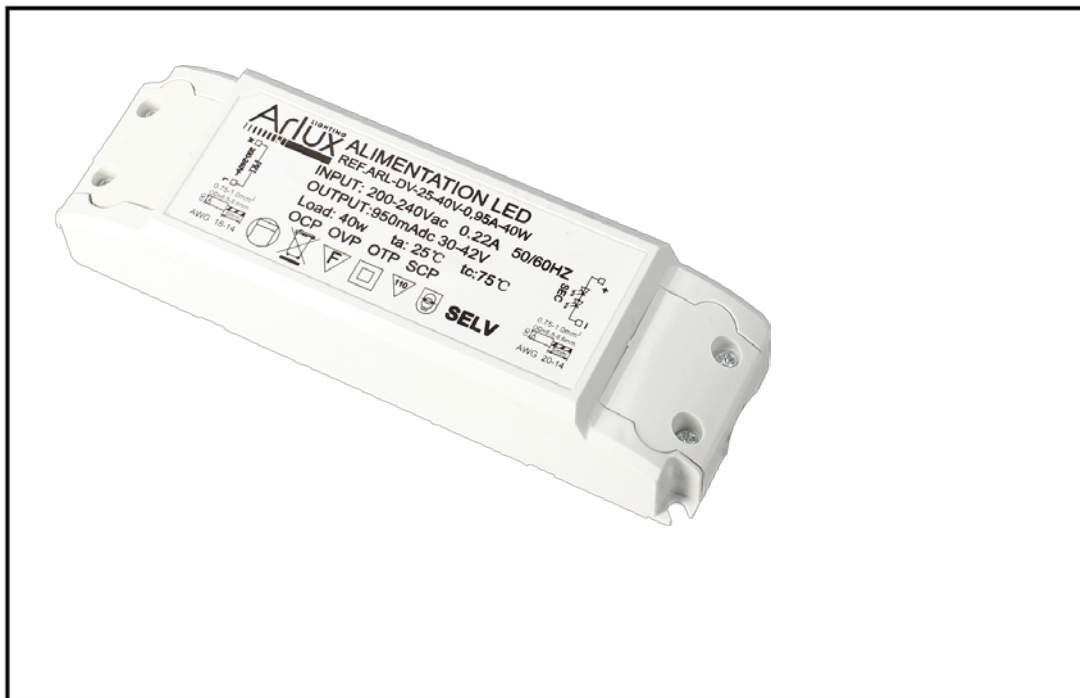

- FR:** Driver ON/OFF 40W
- EN:** Driver ON/OFF 40W
- DE:** Driver ON/OFF 40W
- IT:** Driver ON/OFF 40W
- ES:** Driver ON/OFF 40W
- PL:** Driver ON/OFF 40W

	-
IP 20	
230V	
Plastic	CE

		IN - V →	OUT - V ←	IN 	OUT 		
32970 28 50 10 78	40W	220-240V AC 50/60Hz	30-42V	0,75mm ²	0,5mm ²	-	14x4.5x7.5 cm