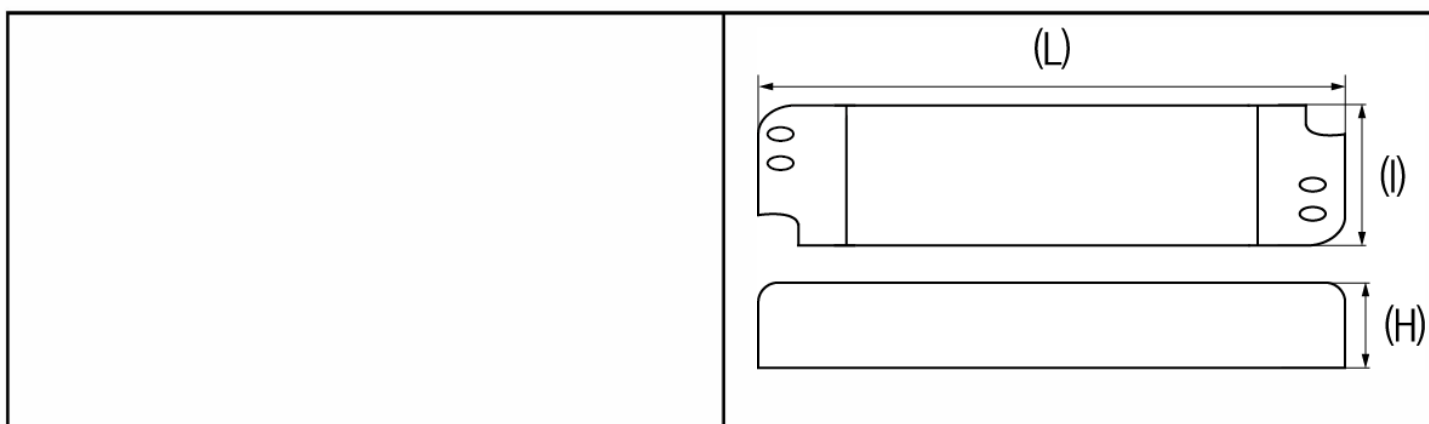

- FR:** Driver ON/OFF 40W
- EN:** Driver ON/OFF 40W
- DE:** Driver ON/OFF 40W
- IT:** Driver ON/OFF 40W
- ES:** Driver ON/OFF 40W
- PL:** Driver ON/OFF 40W

	-
IP 20	
230V	
Plastic	CE

		IN - V →	OUT - V ←	IN 	OUT 		
32970 28 50 10 78	40W	220-240V AC 50/60Hz	30-42V	0,75mm ²	0,5mm ²	-	14x4.5x7.5 cm